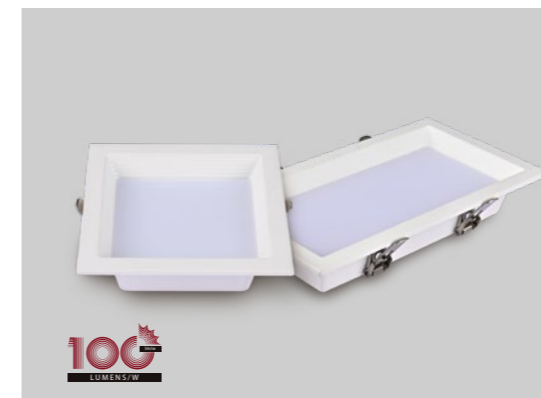

**Application :** hotel, home, conference room, restaurant

- **Material** Aluminum+PS
- **Color rendering index** Ra≥80
- **Ingress Protection** IP20
- **Operating temperature** -20°C~50°C

Model	Watts	Dimension	Cut out	Lumen	Beam angle
<b>OS05-010R</b>	8W	D95xH65mm	Ø85mm	720lm	120°
	12W	D115xH69mm	Ø100mm	1080lm	120°
	15W	D140x75mm	Ø130mm	1350lm	120°