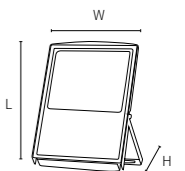

Model	Solar Panel	Watts	Lumen	Lithium Battery	Beam angle	Dimension
OS-18-002FL	6V/8W	50W	1200LM	3.2/6Ah	120°	L200xW140xH30mm
	6V/15W	100W	1800LM	3.2/12Ah	120°	L 280xW196xH30mm
	6V/20W	200W	3200LM	3.2/15Ah	120°	L350xW250xH35mm
	6V/30W	300W	4000LM	3.2/25Ah	120°	L 380xW280xH35mm