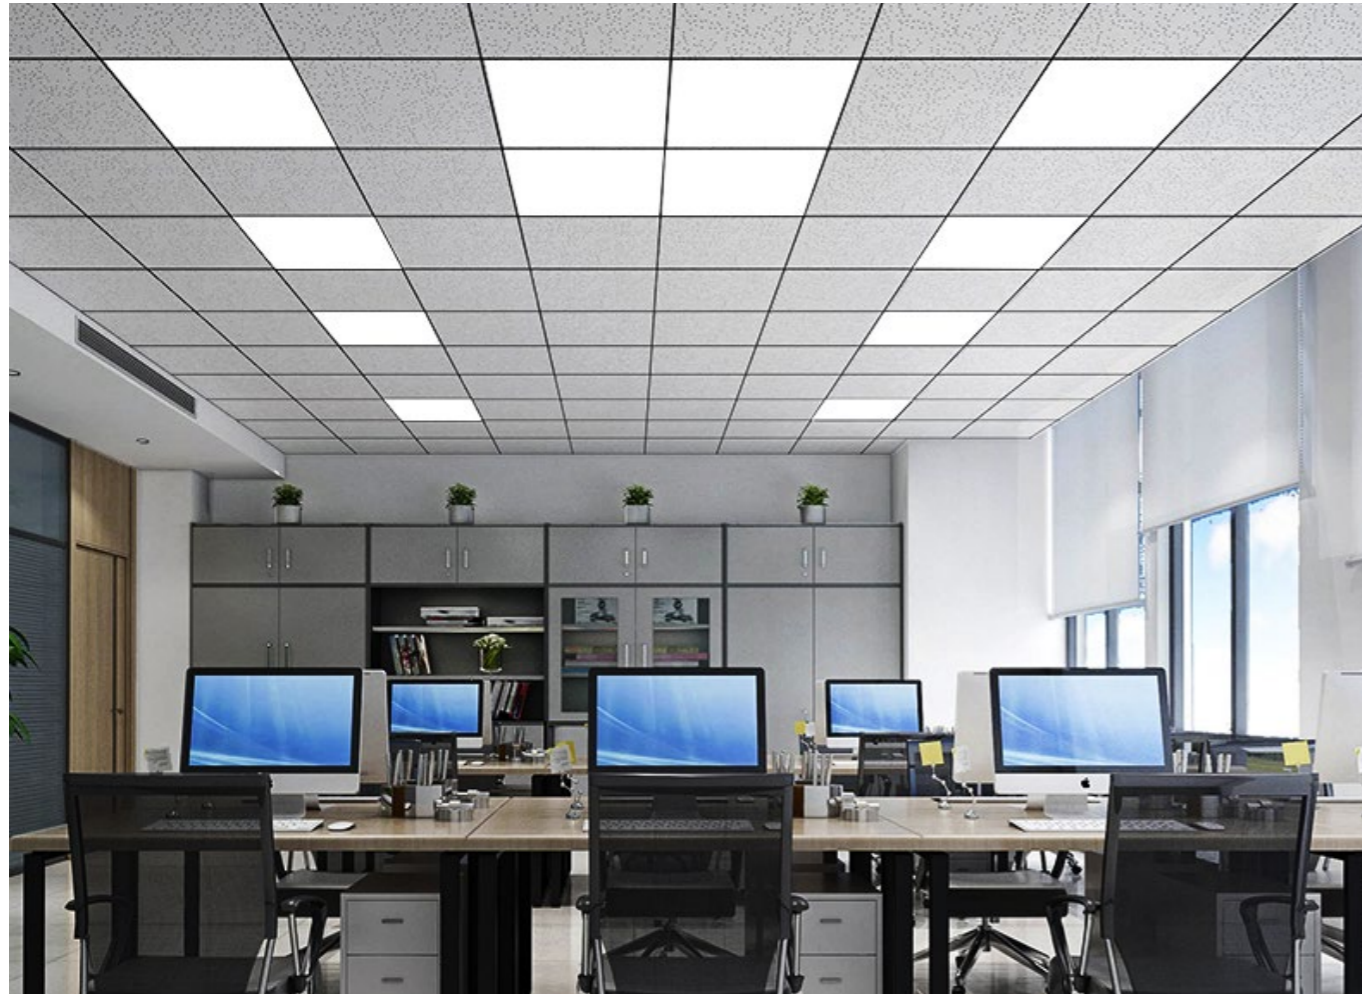

**Application :** hotel, home, conference room, restaurant

- **Material** Iron+PS
- **Color rendering index** Ra≥80
- **Ingress Protection** IP20
- **Operating temperature** -20°C~50°C

Model	Watts	Dimension	Cut out	Lumen	Beam angle
<b>OS05-019R</b>	5W	D100xH33mm	Ø70-90mm	400lm	120°
	7W	D116xH37mm	Ø75-95mm	560lm	120°
	12W	D148xH38mm	Ø110-125mm	960lm	120°
	18W	D180xH50mm	Ø130-150mm	1440lm	120°
	24W	D230xH70mm	Ø185-200mm	1920lm	120°