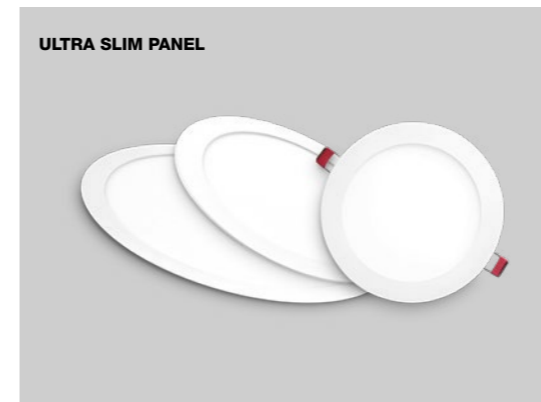

- **Material** Aluminum+PS
- **Color rendering index** Ra≥80
- **Ingress Protection** IP20
- **Operating temperature** -20°C~50°C

Model	Watts	Dimension	Cut out	Lumen	Beam angle
OS01-005RE	3W	Ø83mm	Ø70mm	180lm	120°
	6W	Ø118mm	Ø105mm	360lm	120°
	9W	Ø146mm	Ø130mm	540lm	120°
	12W	Ø168mm	Ø155mm	720lm	120°
	15W	Ø189mm	Ø175mm	900lm	120°
	18W	Ø222mm	Ø205mm	1080lm	120°
	24W	Ø294mm	Ø280mm	1440lm	120°