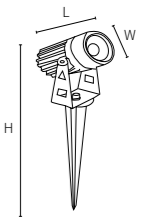

Model	Voltage	Watts	Lumen	Beam angle	Chip	Dimension
OS14-012SL	AC175V-260V 50/60Hz	3W	210lm	30°	SMD	L145xW75xH260mm