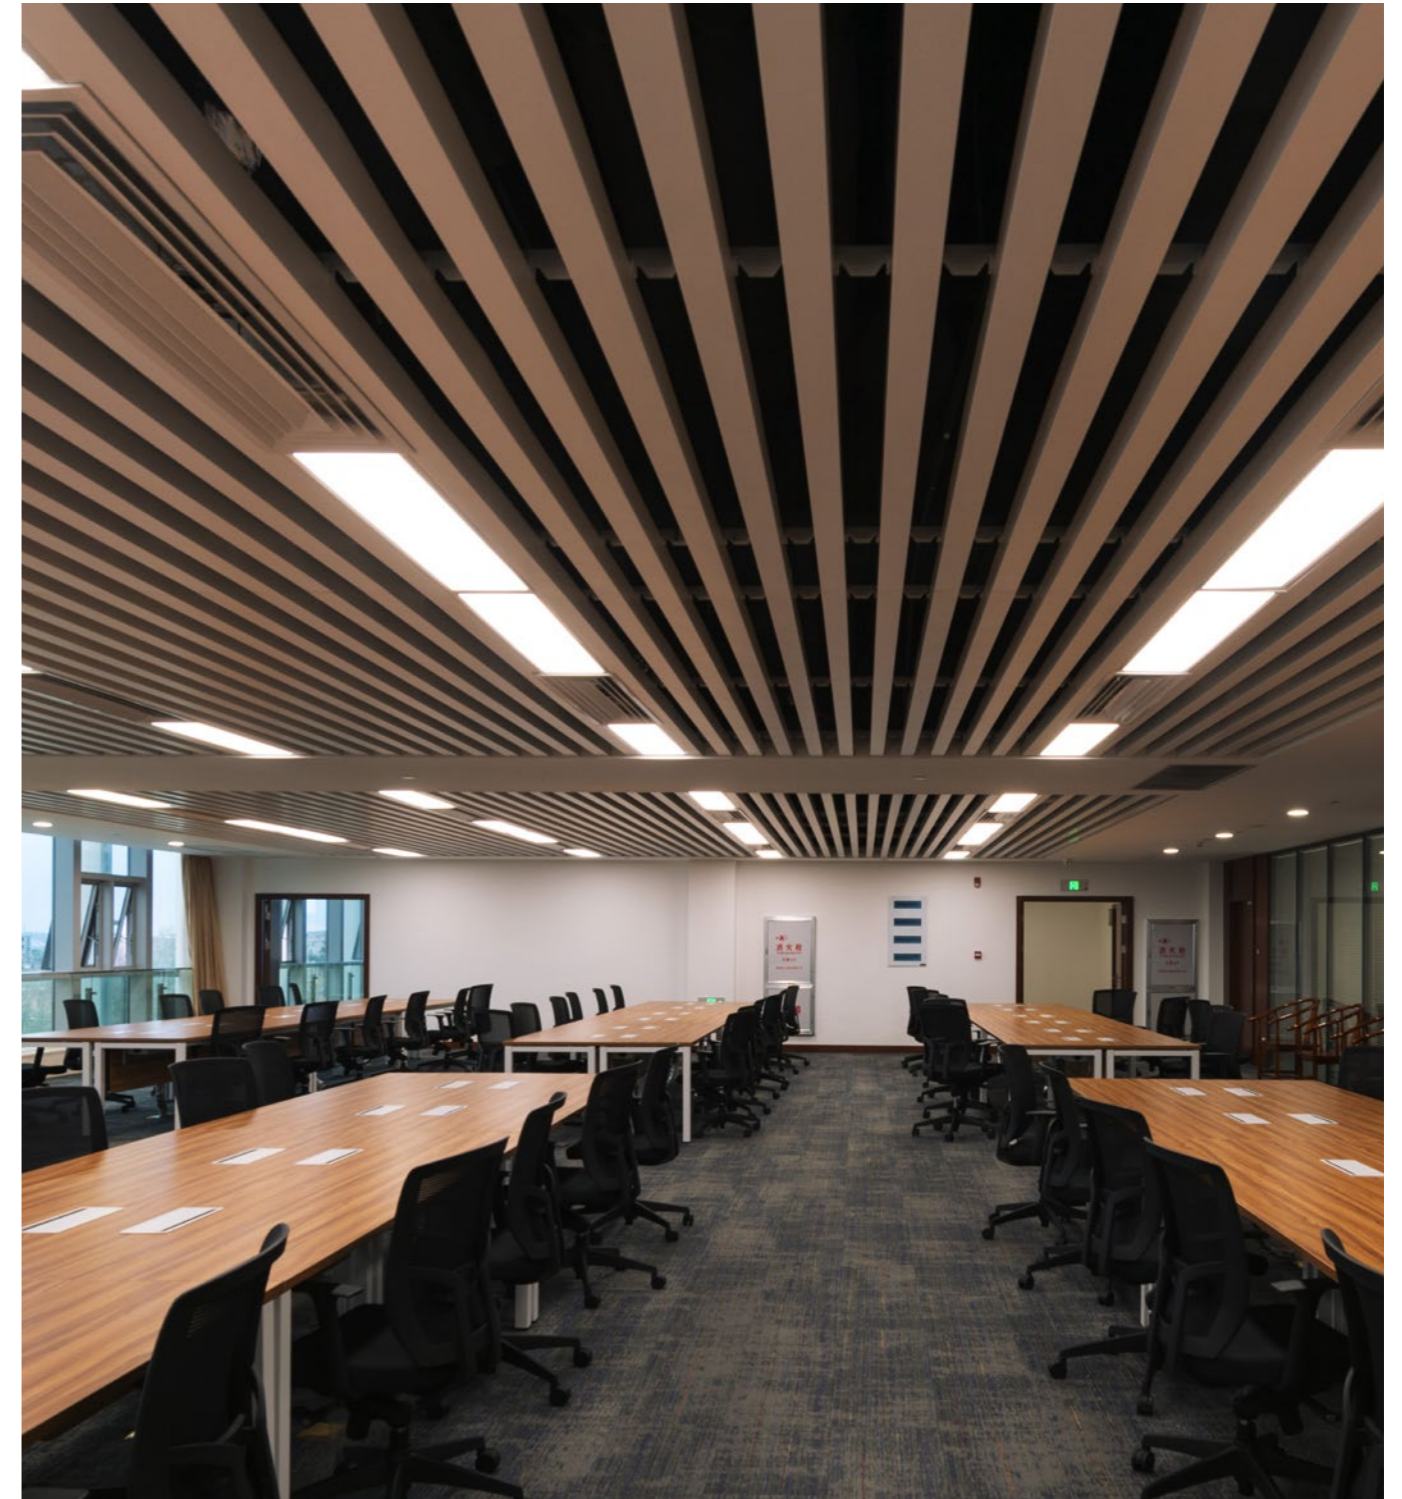

**Application :** hotel, home, conference room, restaurant

- **Material** Iron+PS
- **Color rendering index** Ra≥80
- **Ingress Protection** IP20
- **Operating temperature** -20°C~50°C

Model	Watts	Dimension	Cut out	Lumen	Beam angle
<b>OS05-019R</b>	5W	D100xH33mm	Ø70-90mm	400lm	120°
	7W	D116xH37mm	Ø75-95mm	560lm	120°
	12W	D148xH38mm	Ø110-125mm	960lm	120°
	18W	D180xH50mm	Ø130-150mm	1440lm	120°
	24W	D230xH70mm	Ø185-200mm	1920lm	120°