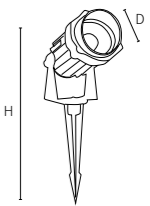

Model	Voltage	Watts	Lumen	Beam angle	Chip	Dimension
OS14-014SL	AC100-240V 50/60Hz	7W	490lm	30°	COB	D70xH330mm
	AC100-240V 50/60Hz	15W	1050lm	30°	COB	D85xH330mm
	AC100-240V 50/60Hz	25W	1750lm	30°	COB	D105xH330mm